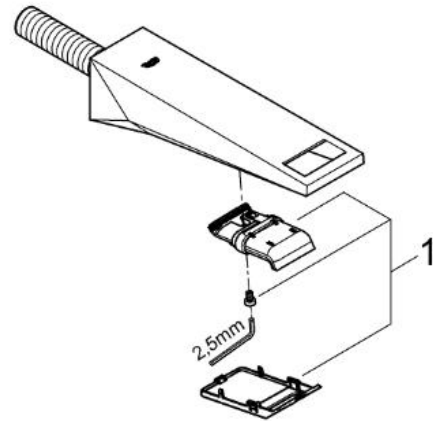

PROJECT		REF		REV	ITEM CODE	
LOCATION		DATE			PAGE	

SANITARY WARE SPECIFICATION SHEET

GROHE ALLURE BRILLIANT

LIKE A DIAMOND

With its crisp planes, intriguing angles and cut-out details, Allure Brilliant illustrates the absolute precision that can only be achieved through years of experience and an unflinching passion for innovation. Complex without being complicated, faceted faucets add a new dimension to bathroom design and a new dimension to water. With its gem-like quality and structured shape, Allure Brilliant exudes architectural appeal.

Our designers and engineers have taken on the role of lapidaries, refining and polishing with utmost care to create a collection of intriguing designs, which will challenge your perception of bathroom fittings.

SPARE PARTS

Pos.-nr.	Prod. description	Order-nr.
1	Race	46803000

* Optional accessories

ENJOY WATER®

13 299

1.

2.

Note:

* All information of the above is for the reference only. No prior notice is made if any changes.